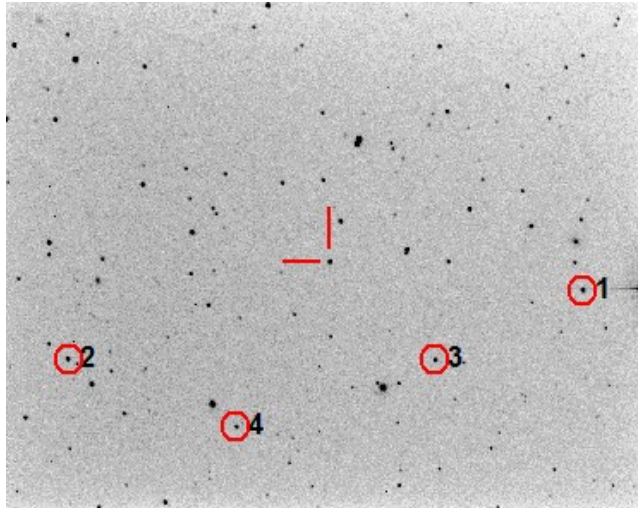

## SUBMISSION OF NEW VARIABLE STAR

We submit the discovery of a new variable star in the Bootes constellation, observed at the (IAU station 565) Bassano Bresciano Observatory on May 4th 2014 . The star is cataloged as GSC 01485-00645 (14H 58m 14.84s +16d 24' 25.3"). From light curve analysis the star should be an EW eclipsing type variable. We computed the epoch HJD 2456782.37894 and the period  $P = 0.3235250$  days. Magnitude is 14.44V with a amplitude = 0.26(clear).

**Image1:** GSC 01485-00645 and comparison stars

**Tab 1 Comparison stars**

Catalog = 2MASS		Color band=V							
Num	Num.Cat.	RA J2000	DE J2000	Mag	B-V	V-R	R-I	J-H	
1	14572596+1623126	224.3582070	16.3868480	13.821	+0.75	+0.42	+0.40	+0.38	
2	14590545+1620096	224.7727320	16.3360250	14.501	+0.74	+0.42	+0.40	+0.41	
3	14575442+1620097	224.4767780	16.3360290	14.788	+0.55	+0.32	+0.32	+0.27	
4	14583281+1617144	224.6367450	16.2873550	15.142	+0.82	+0.46	+0.43	+0.45	

**Tab 2. Cross identification of variable star**

**GSC 01485-00645** = 2MASS J14581483+1624254 = USNO-B1.0 1064-0226602 = CSS\_J145814.8+162425

**Tab 3 Summary of the Bassano Bresciano observations:**

Session, Date of sessions, number of images/session, Telescope, exposure times

## PERIOD DETERMINATION

Period was performing combining Bassano Bresciano Observatory data and Catilina survey data (CRTS Identifier = **CSS\_J145814.8+162425**). Following is the combined plot giving us the period of **0.323525** days: