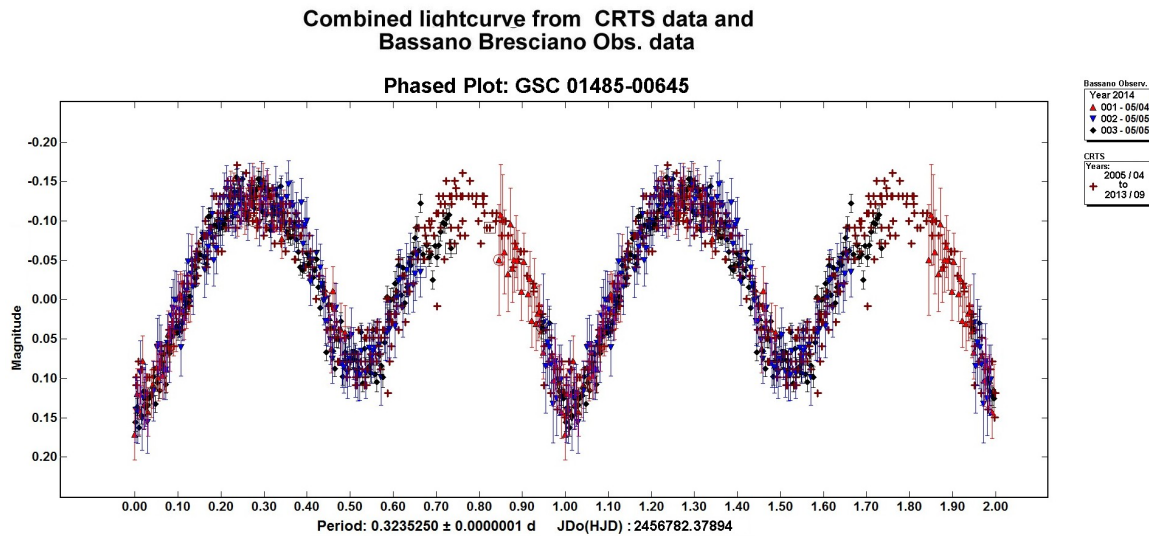

## SUBMISSION OF NEW VARIABLE STAR

We submit the discovery of a new variable star in the Bootes constellation, observed at the (IAU station 565) Bassano Bresciano Observatory on May 4th 2014 . The star is cataloged as GSC 01485-00645 (14H 58m 14.84s +16d 24' 25.3"). From light curve analysis the star should be an EW eclipsing type variable. We computed the epoch HJD 2456782.37894 and the period  $P = 0.3235250$  days. Magnitude is 14.44V with a amplitude = 0.26(clear).

**Tab 2. Cross identification of variable star**

**GSC 01485-00645** = 2MASS J14581483+1624254 = USNO-B1.0 1064-0226602 = CSS\_J145814.8+162425

**Tab 3 Summary of the Bassano Bresciano observations:**

Session, Date of sessions, number of images/session, Telescope, exposure times

Session number	Date of the observations	N. of images	Telescope	exp. time sec.
S1	May 04 <sup>th</sup>	87 points	Schmidt	120
S2	May 05 <sup>th</sup>	133 points	Schmidt	120
S3	May 05 <sup>th</sup>	163 points	Newton	120

## PERIOD DETERMINATION

Period was performing combining Bassano Bresciano Observatory data and Catilina survey data (CRTS Identifier = **CSS\_J145814.8+162425**). Following is the combined plot giving us the period of **0.323525** days: